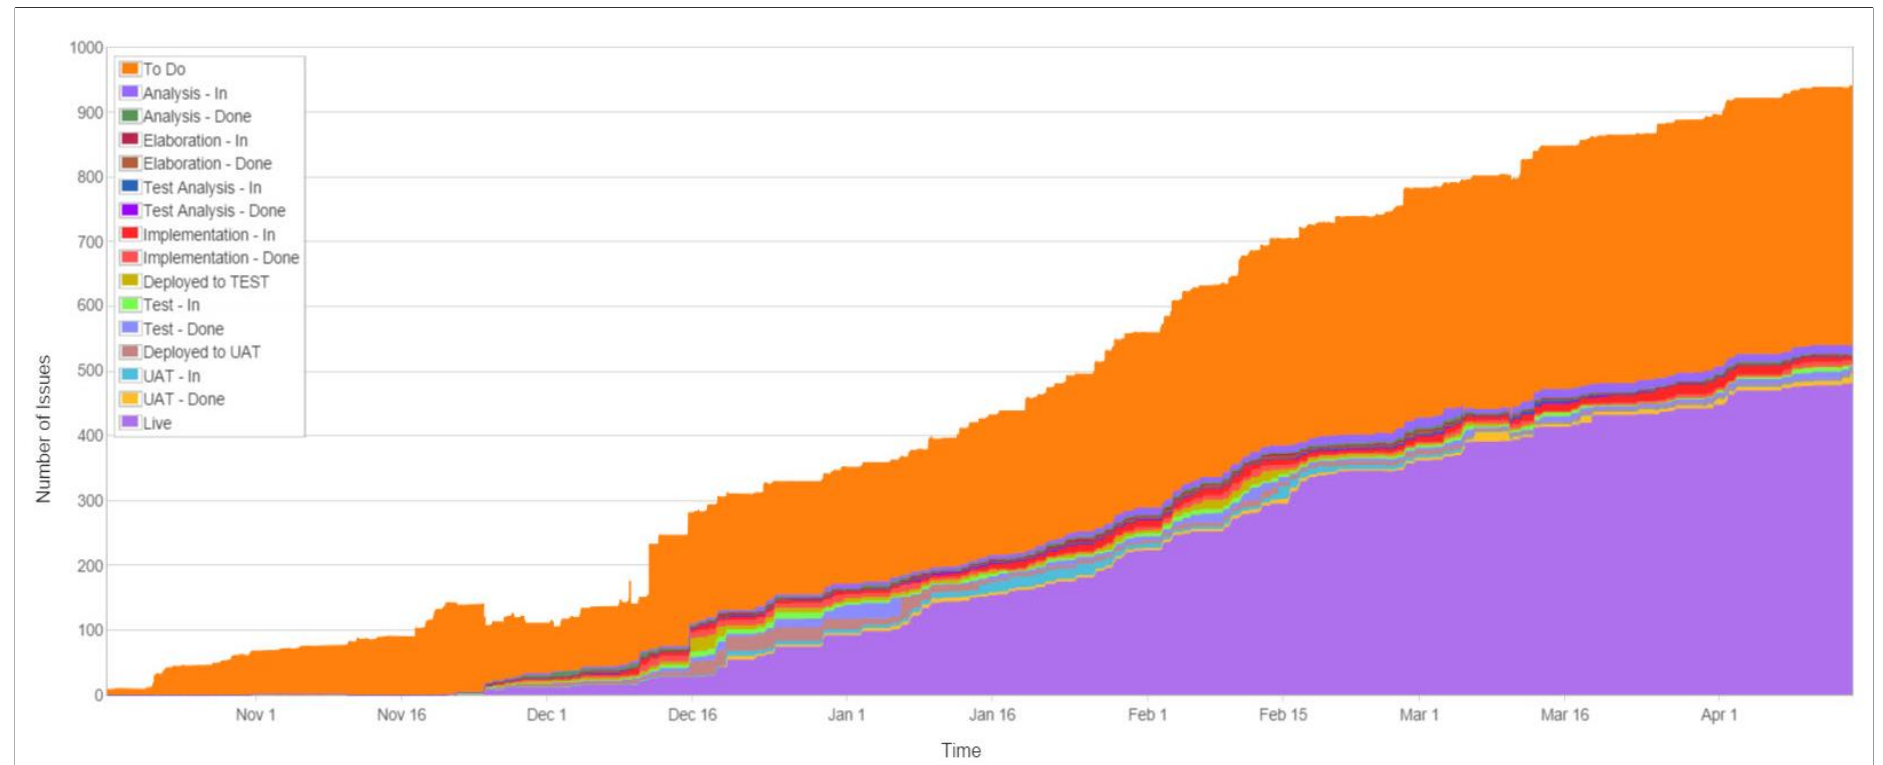

Delivery Metrics Examples:

	Sprint 1	Sprint 2	Sprint 3	Sprint 4	Sprint 5
Product Owner	Yellow circle ↗	Green circle →	Green circle →	Yellow circle ↘	Yellow circle →
Mission	Yellow circle ↗	Yellow circle ↗	Green circle →	Green circle →	Green circle →
Validation	Yellow circle ↗	Green circle →	Green circle →	Yellow circle ↘	Red circle →
Scrum Master	Green circle →	Green circle ↘	Red circle →	Red circle ↘	Red circle ↘
SDLC	Yellow circle ↗	Yellow circle ↗	Yellow circle →	Red circle ↘	Red circle ↘
Team	Green circle ↗	Green circle ↗	Yellow circle →	Red circle ↘	Red circle ↘
Ease of Release	Green circle ↗	Green circle ↗	Green circle ↗	Green circle ↗	Green circle →
Org. Support	Green circle ↗	Green circle →	Green circle →	Green circle ↘	Red circle ↘

Squad Healthcheck