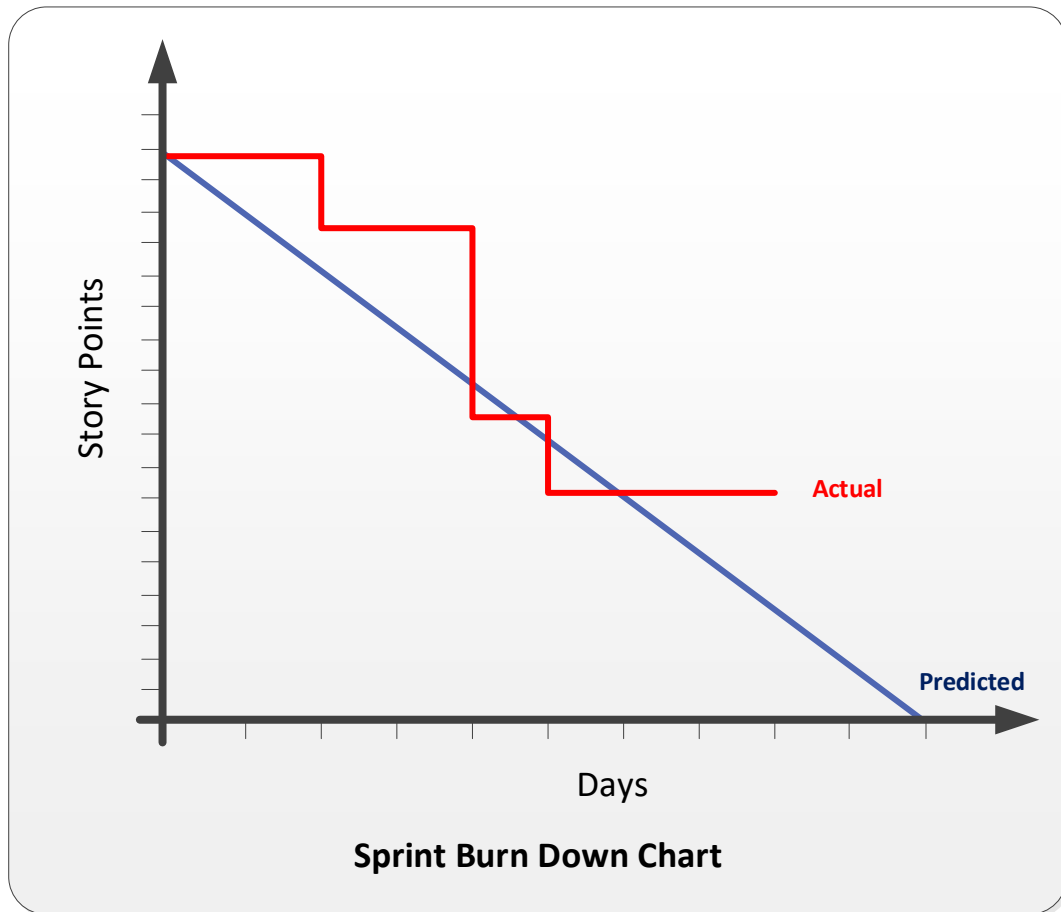

Delivery Metrics Examples:

	Sprint 1	Sprint 2	Sprint 3	Sprint 4	Sprint 5
Product Owner	Yellow circle ↗	Green circle →	Green circle →	Yellow circle ↘	Yellow circle →
Mission	Yellow circle ↗	Yellow circle ↗	Green circle →	Green circle →	Green circle →
Validation	Yellow circle ↗	Green circle →	Green circle →	Yellow circle ↘	Red circle →
Scrum Master	Green circle →	Green circle ↘	Red circle →	Red circle ↘	Red circle ↘
SDLC	Yellow circle ↗	Yellow circle ↗	Yellow circle →	Red circle ↘	Red circle ↘
Team	Green circle ↗	Green circle ↗	Yellow circle →	Red circle ↘	Red circle ↘
Ease of Release	Green circle ↗	Green circle ↗	Green circle ↗	Green circle ↗	Green circle →
Org. Support	Green circle ↗	Green circle →	Green circle →	Green circle ↘	Red circle ↘

Squad Healthcheck