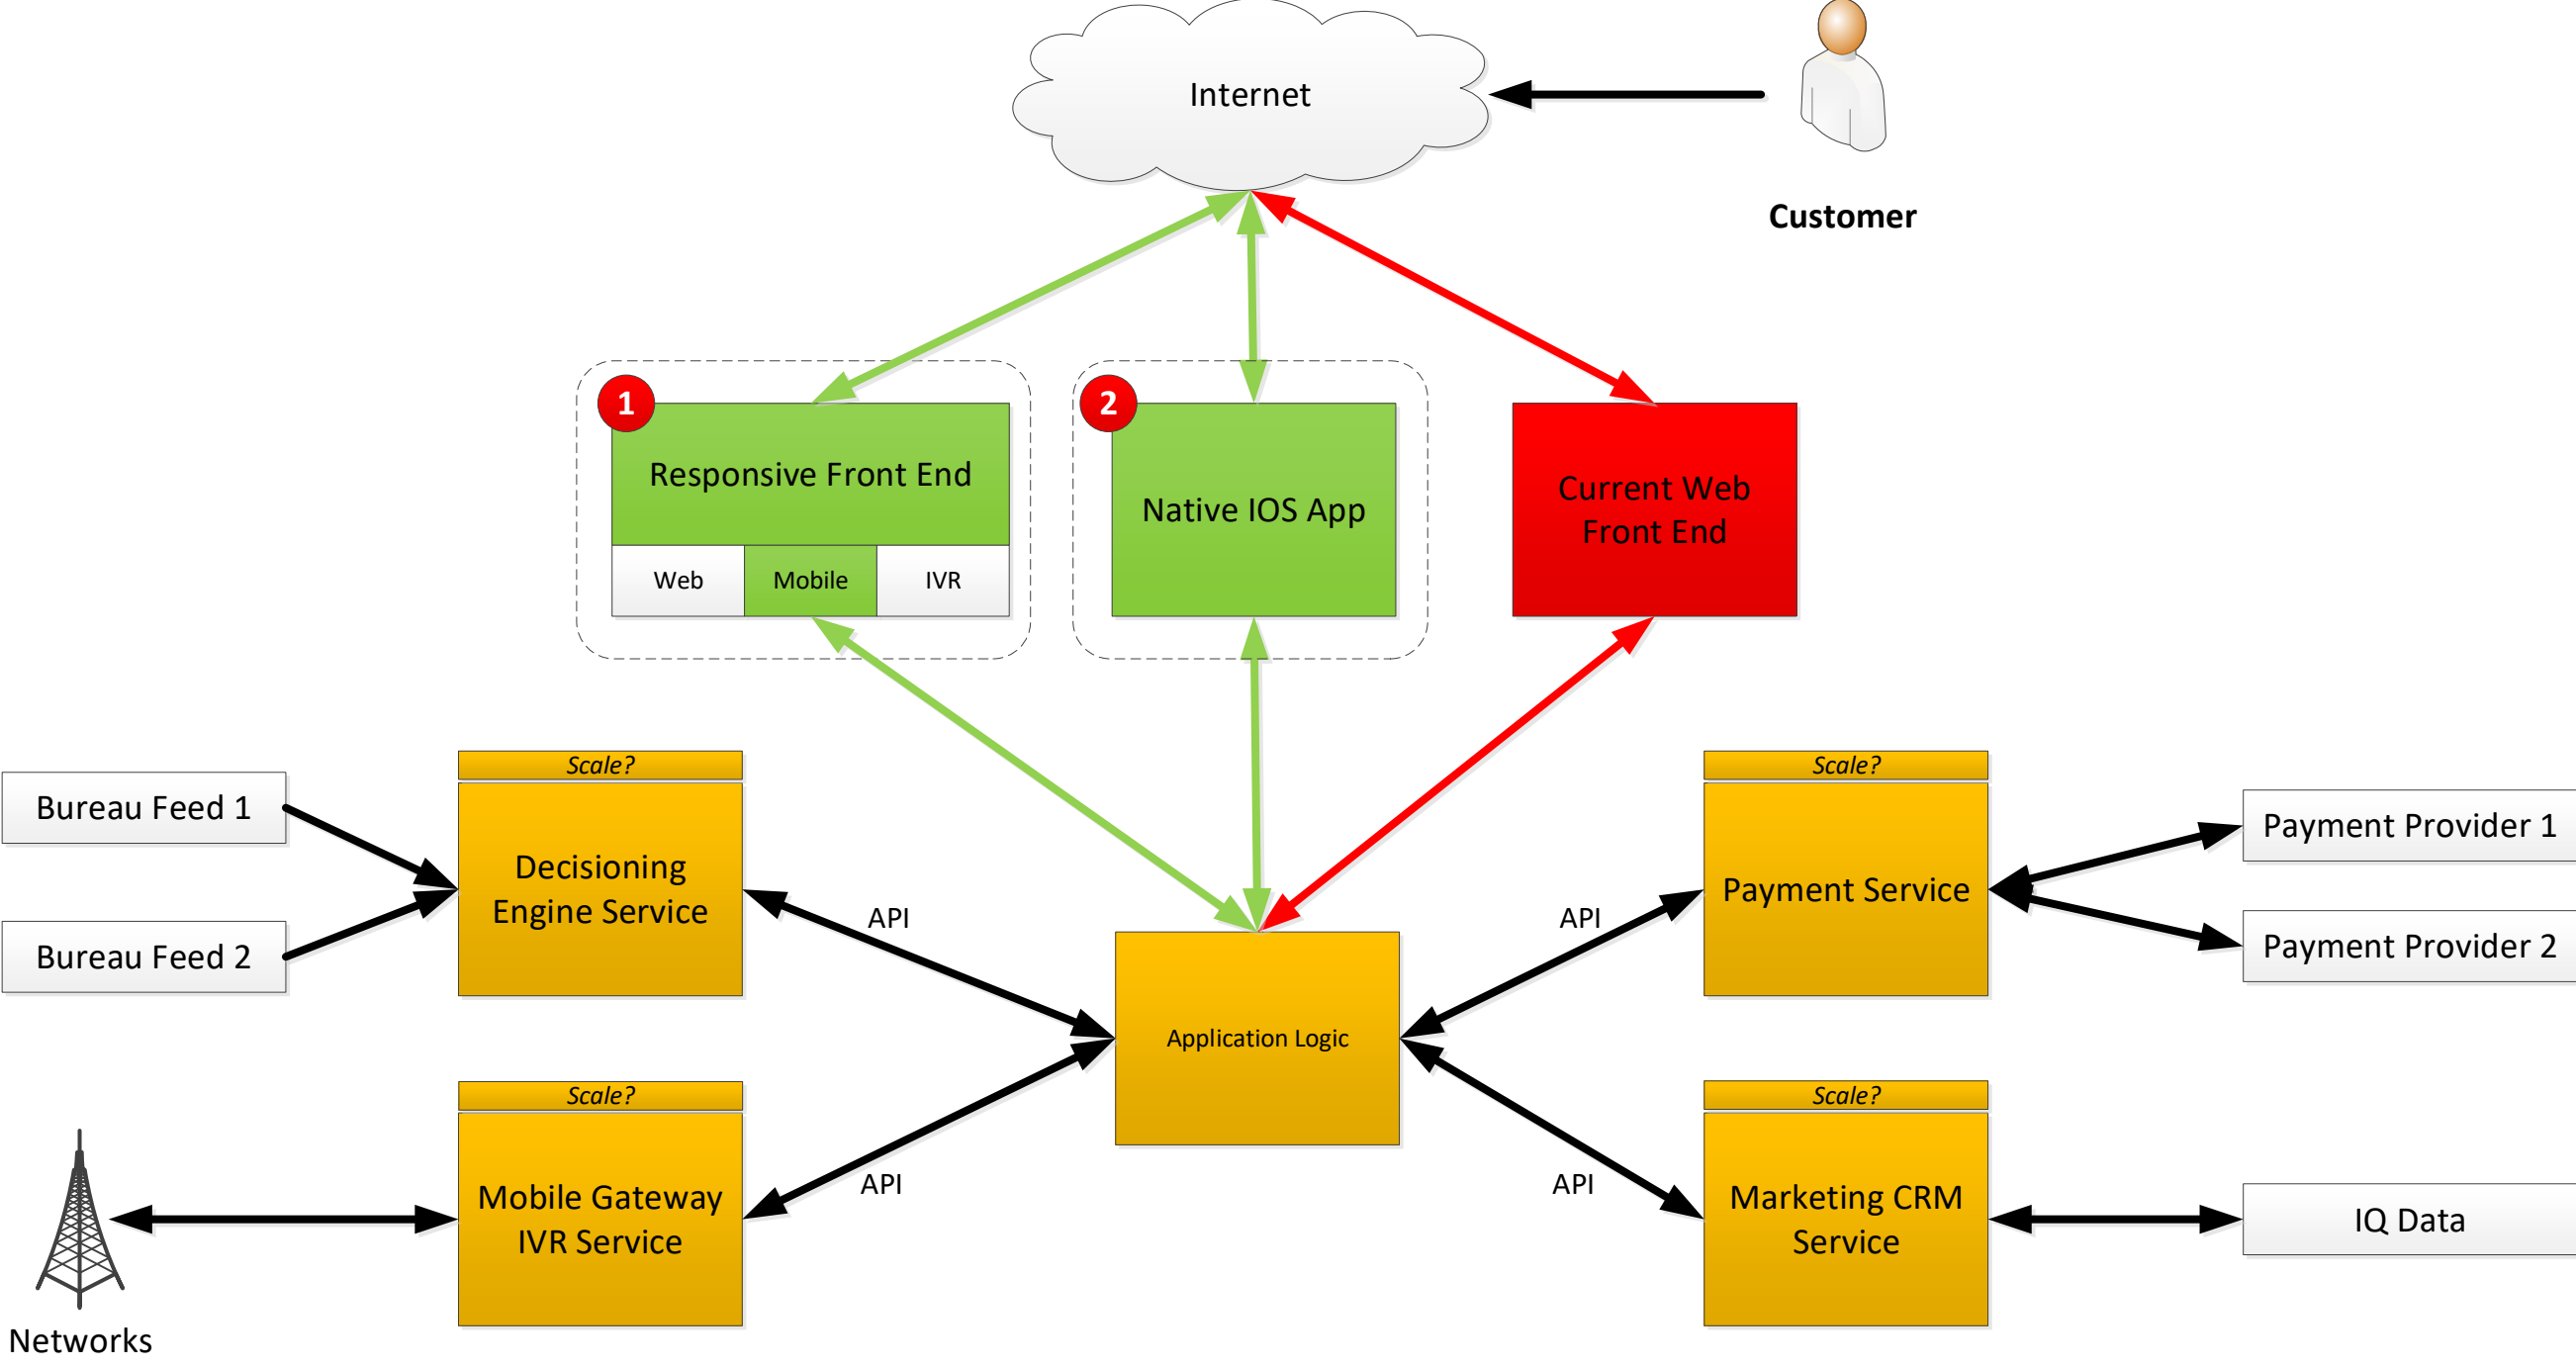

# Discovery - Design Passport

## Implementation Options

**1**

**Size = 350 Points**

Complexity = ↑ High  
Confidence = 😊 Medium

**Responsive mobile site  
(Original VMOST Tactic)**

**2**

**Size = 200 Points**

Complexity = → Medium  
Confidence = 😊 High

**IOS native app only  
(Replaces Responsive Front End)**

**Design Passport Components**

- New
- Changes to existing
- Removal of existing